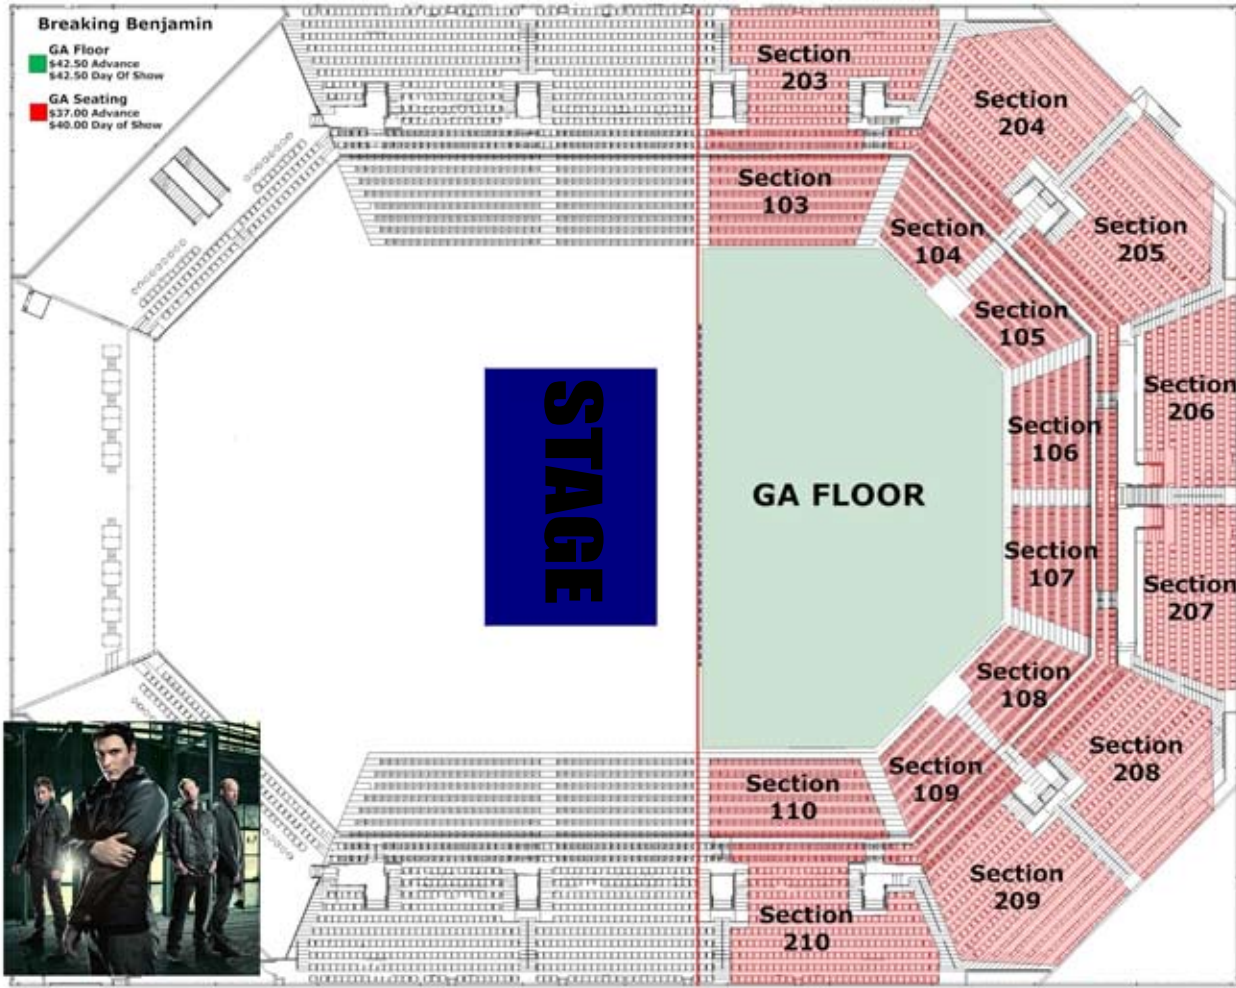

### Breaking Benjamin

**GA Floor**  
\$42.50 Advance  
\$42.50 Day Of Show

**GA Seating**  
\$37.00 Advance  
\$40.00 Day Of Show

**STAGE**

Section 203

Section 204

Section 103

Section 104